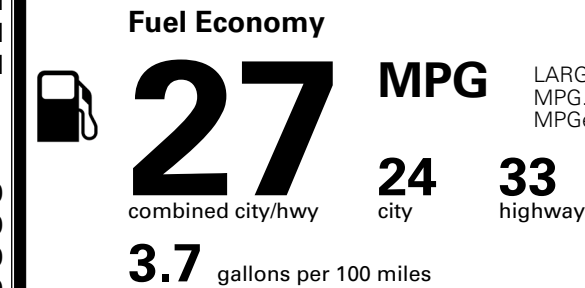

\$ 30,090.00

Included
 Included
 Included

\$295.00
 \$200.00
 \$60.00
 \$140.00

MSRP INCLUDING OPTIONS

\$ 30,785.00

INLAND FREIGHT AND HANDLING

\$ 1,245.00

TOTAL MANUFACTURER'S SUGGESTED RETAIL PRICE ▶

\$ 32,030.00

TOTAL ADDITIONAL WEIGHT: 9.4

EPA DOT Fuel Economy and Environment

Gasoline Vehicle

You spend \$750 more in fuel costs over 5 years compared to the average new vehicle.

Annual fuel cost \$1,850