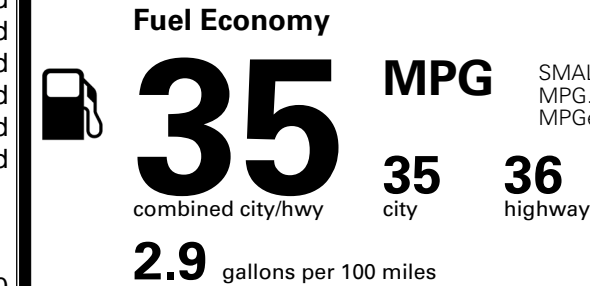

\$ 1,495.00

TOTAL MANUFACTURER'S SUGGESTED RETAIL PRICE ▶

\$ 37,385.00

TOTAL ADDITIONAL WEIGHT: 6.7

*Additional terms and conditions apply.

**Kia Connect may be currently unavailable for some Model Year 2022 and newer vehicles sold or purchased in Massachusetts; please see owners.kia.com for more information.

EPA DOT Fuel Economy and Environment

Gasoline Vehicle

SMALL SUVs range from 14 to 125 MPG. The best vehicle rates 146 MPGe.

You save \$1,500
 in fuel costs over 5 years compared to the average new vehicle.